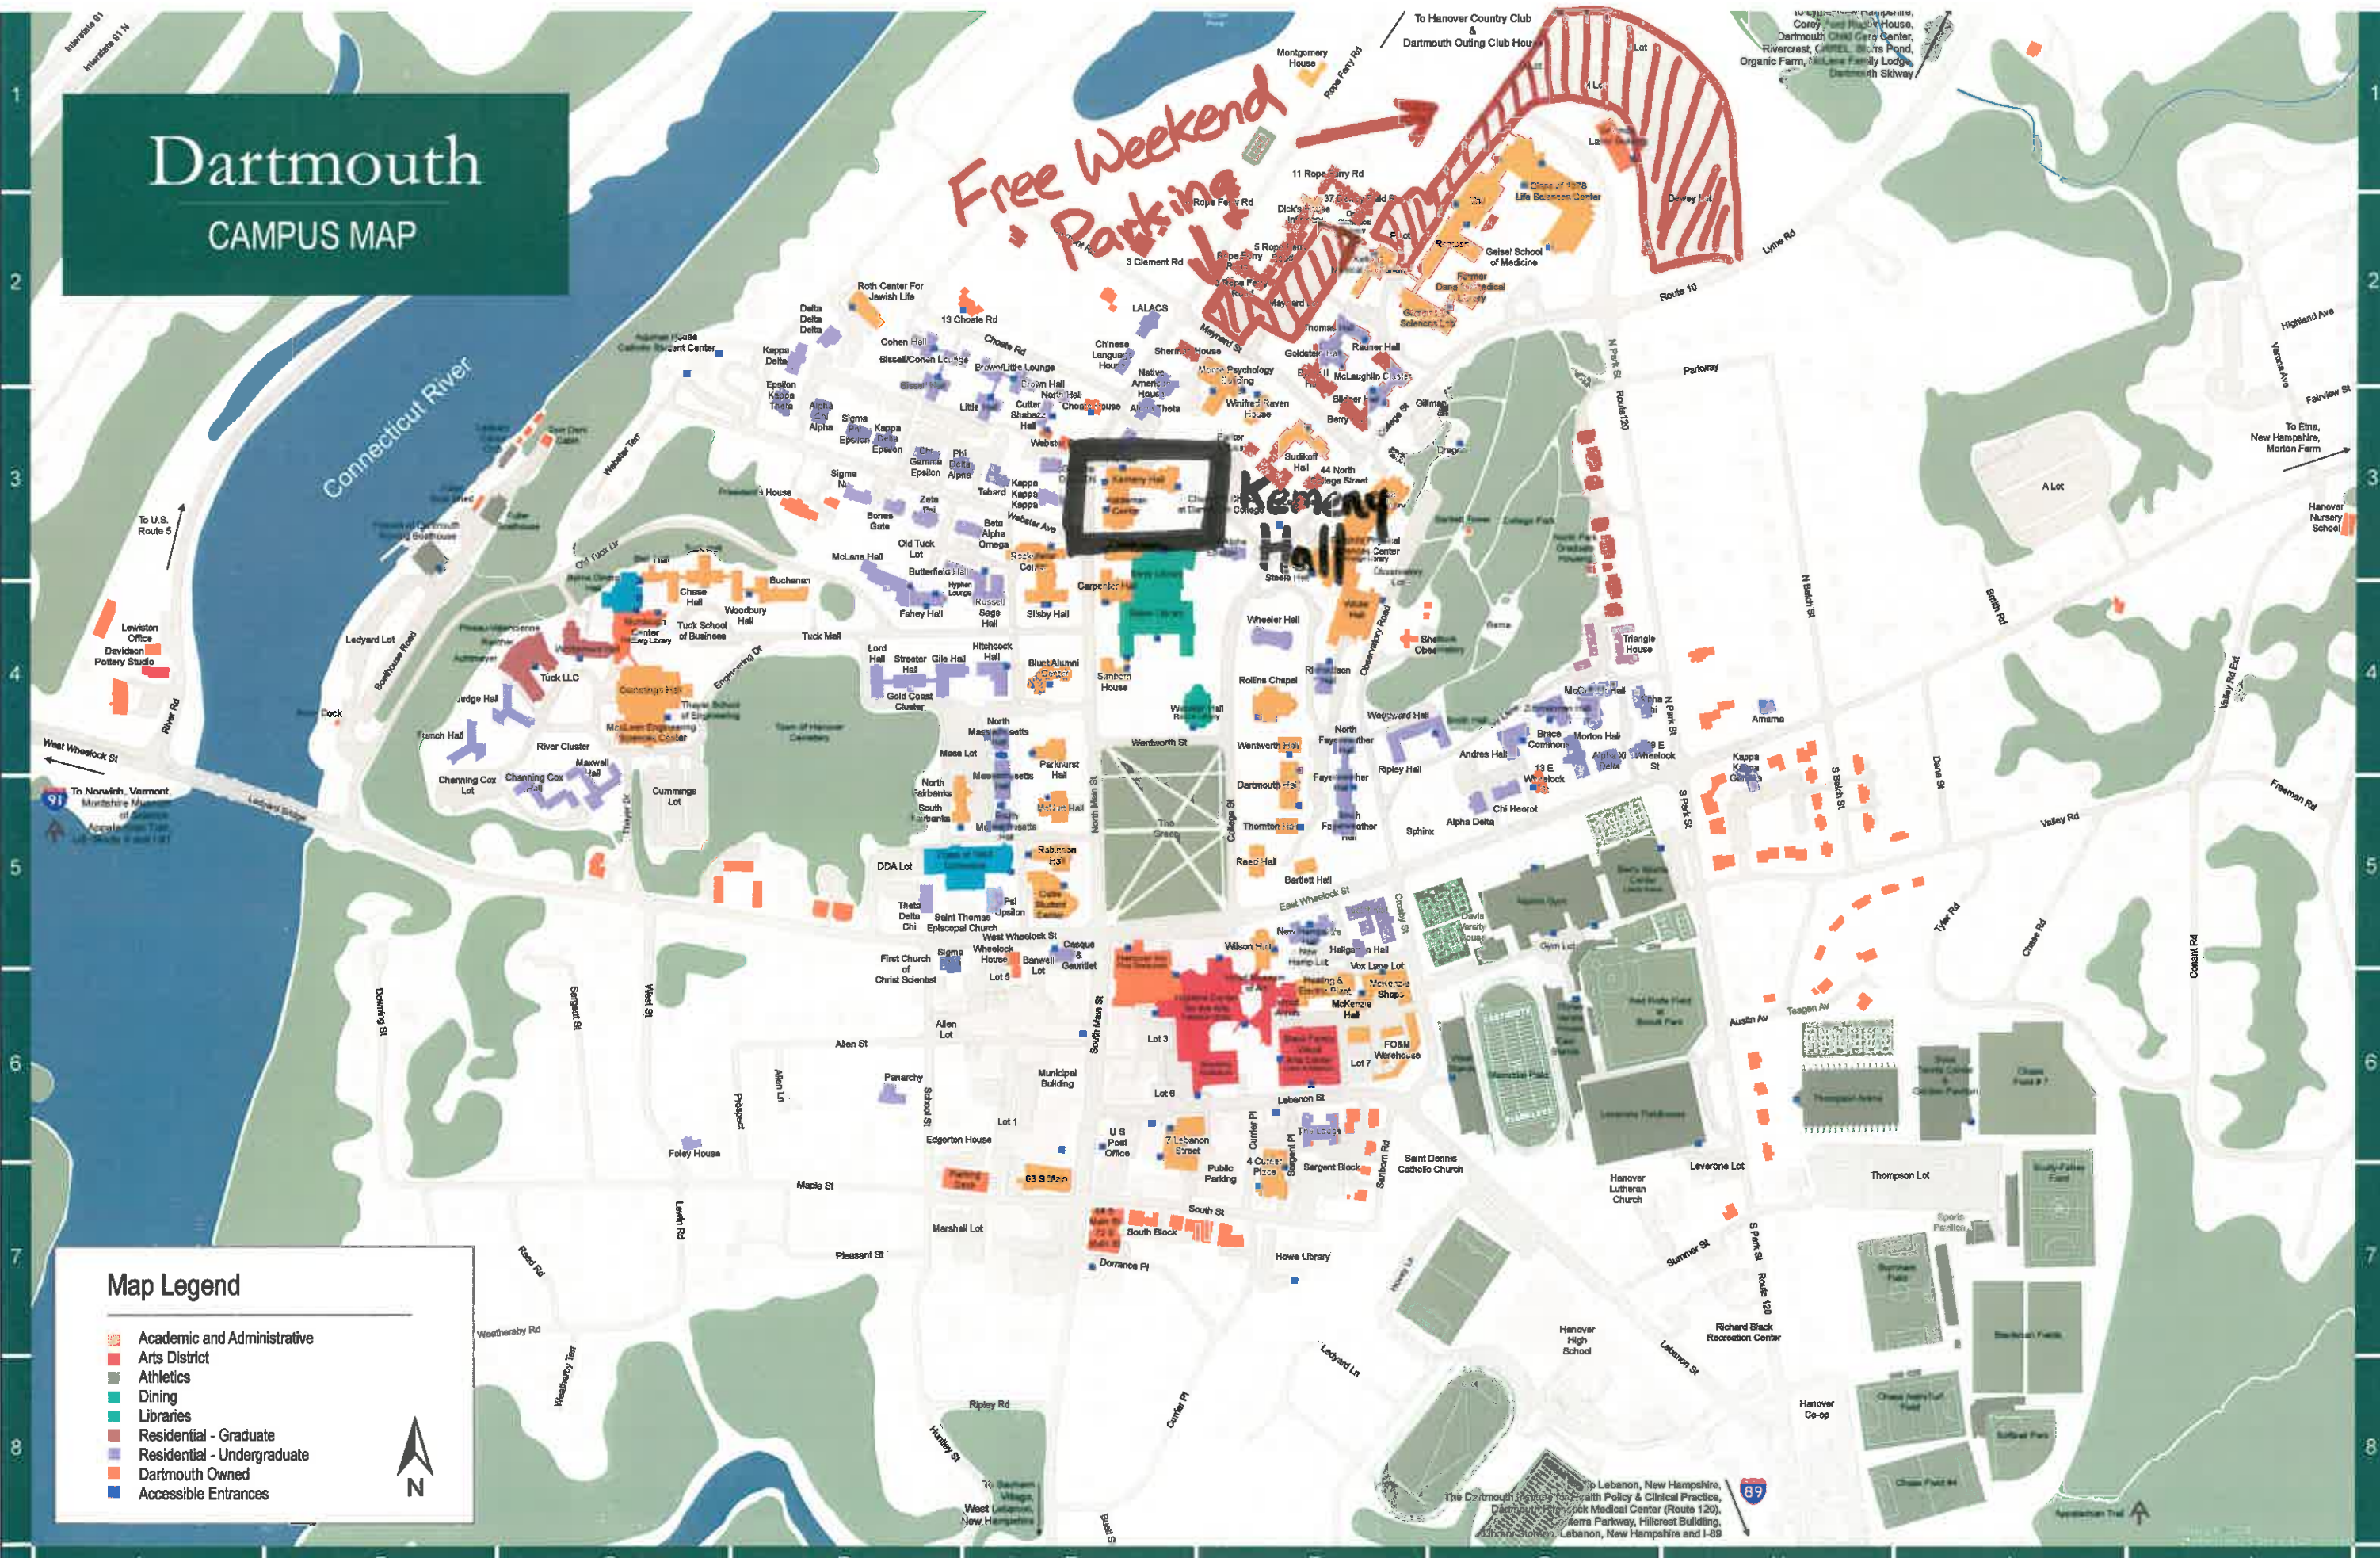

Dartmouth

CAMPUS MAP

Free Weekend Parking

Kemeny Hall

Map Legend

- Academic and Administrative
- Arts District
- Athletics
- Dining
- Libraries
- Residential - Graduate
- Residential - Undergraduate
- Dartmouth Owned
- Accessible Entrances

elpful Numbers
Dartmouth Safety and Security : (603) 646-4000
Town of Hanover Police : (603) 643-2222
Dartmouth Operator : (603) 646-1110
Dartmouth and Events : (603) 646-3749

Hanover Inn Dartmouth : (603) 643-4300
Hopkins Center for the Arts Box Office : (603) 646-2422
Hood Museum of Art : (603) 646-2808
Dartmouth Athletics Ticket Office : (603) 646-2466

Undergraduate Admissions : (603) 643-2875
Alumni Relations : (603) 646-2258
Town of Hanover Public Parking Garage : (603) 646-3220
Dartmouth Parking Services (Visitor passes) : (603) 646-2466

Mobile Campus Map
m.dartmouth.edu

1
2
3
4
5
6
7
8

A B C D E F G H I J