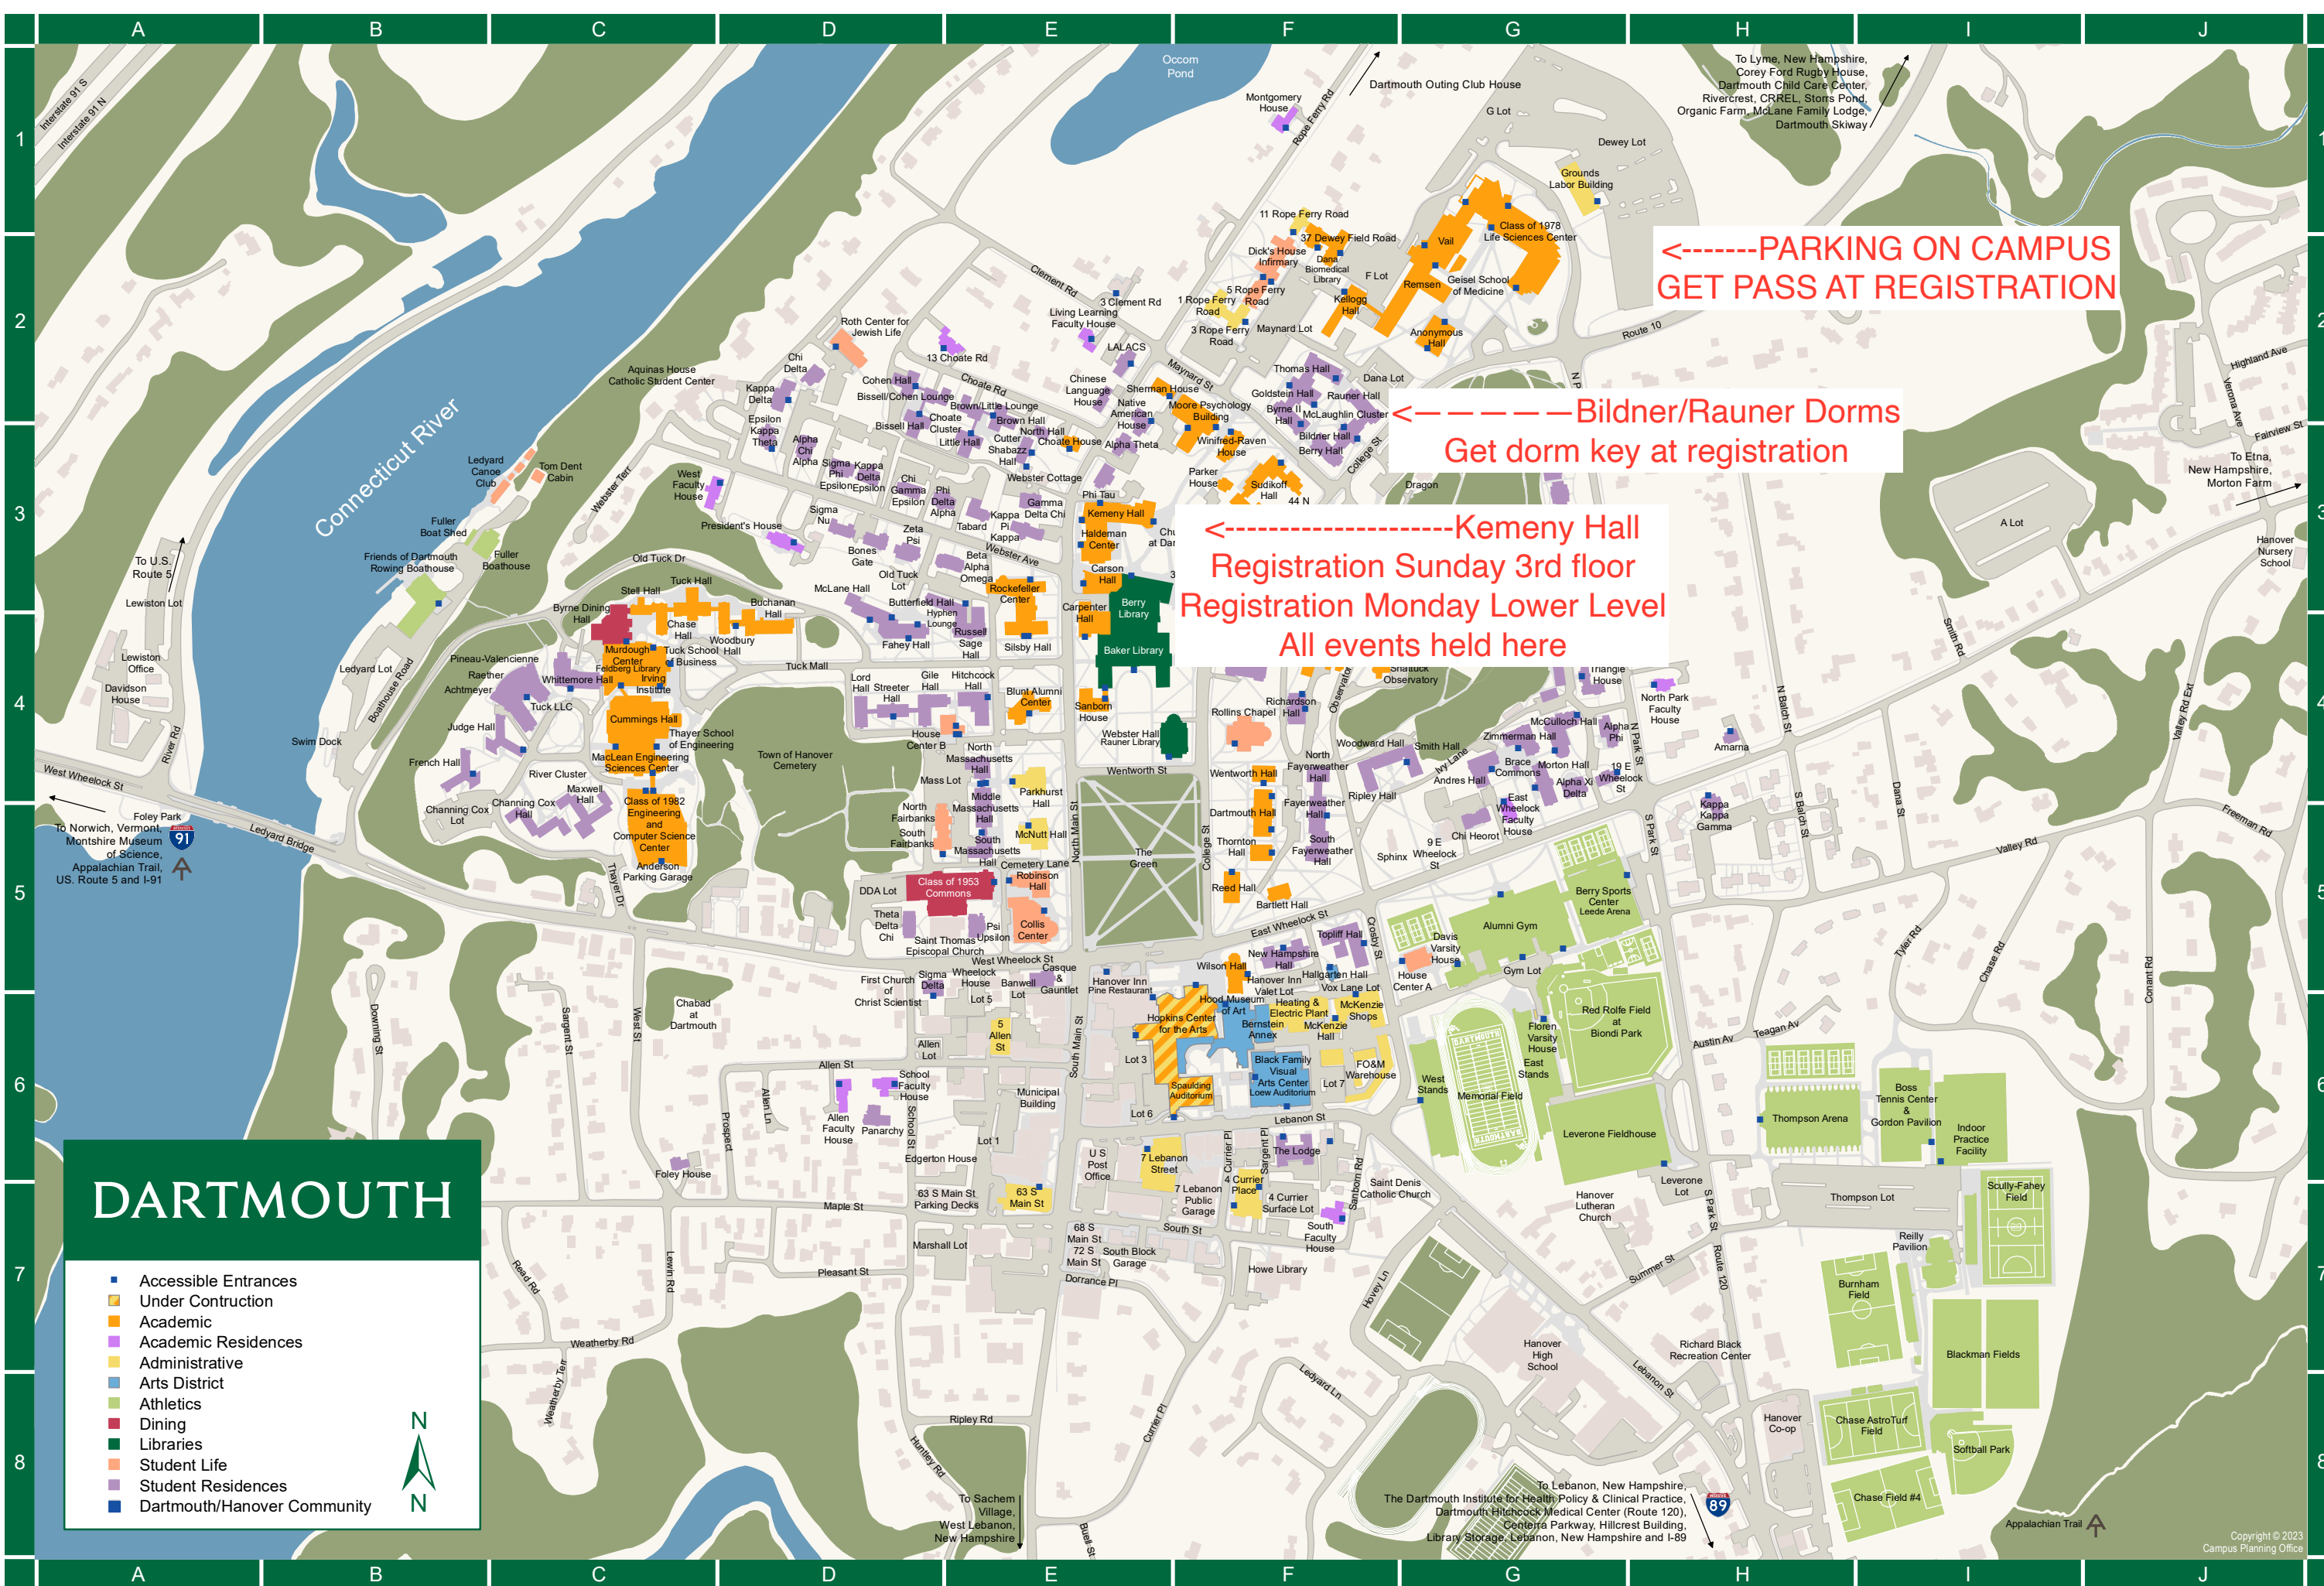

Helpful Numbers

Dartmouth Safety and Security: (603) 646-4000
Town of Hanover Police: (603) 643-2222
Dartmouth Operator: (603) 646-1110
Conferences and Events: (603) 646-2923

Hanover Inn Dartmouth: (603) 643-4300
Hopkins Center for the Arts Box Office: (603) 646-2422
Hood Museum of Art: (603) 646-2808
Dartmouth Athletics Ticket Office: (603) 646-2466

Undergraduate Admissions: (603) 646-2875
Alumni Relations: (603) 646-2258
Town of Hanover Public Parking Garage: (603) 646-3220
Dartmouth Parking Services (visitor passes): (603) 646-2340

dartmo.org/map

←-----PARKING ON CAMPUS
GET PASS AT REGISTRATION

←-----Bildner/Rauner Dorms
Get dorm key at registration

←-----Kemeny Hall
Registration Sunday 3rd floor
Registration Monday Lower Level
All events held here

DARTMOUTH

- Accessible Entrances
- Under Construction
- Academic
- Academic Residences
- Administrative
- Arts District
- Athletics
- Dining
- Libraries
- Student Life
- Student Residences
- Dartmouth/Hanover Community